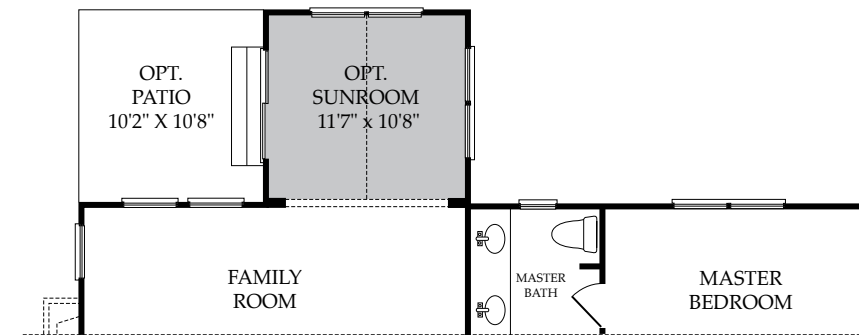

## COASTAL SERIES

[BAYWOODGREENS.COM](http://BAYWOODGREENS.COM)

Open Daily 9am-5pm

Phone: 302.945.6280 | Toll Free: 888.327.3939 | Brokers Welcome

Details and Dimensions shown on these floor plans are approximate and subject to change. Illustrations are artist concepts and may vary in detail from floor plans and specifications.

*the* EDENTON 3 Bed • 2 Bath • 2-Car Garage

Main Level

Options\*

\*Please see a sales professional for additional options