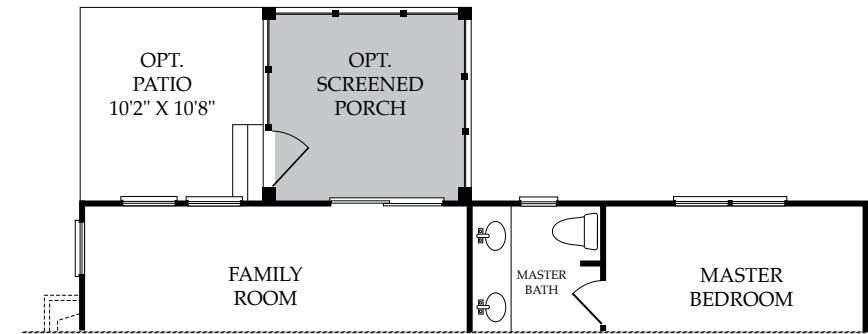

## COASTAL SERIES

[BAYWOODGREENS.COM](http://BAYWOODGREENS.COM)

Open Daily 9am-5pm

Phone: 302.945.6280 | Toll Free: 888.327.3939 | Brokers Welcome

Details and Dimensions shown on these floor plans are approximate and subject to change. Illustrations are artist concepts and may vary in detail from floor plans and specifications.

*the* EDENTON 3 Bed • 2 Bath • 2-Car Garage

Main Level

Options\*

\*Please see a sales professional for additional options