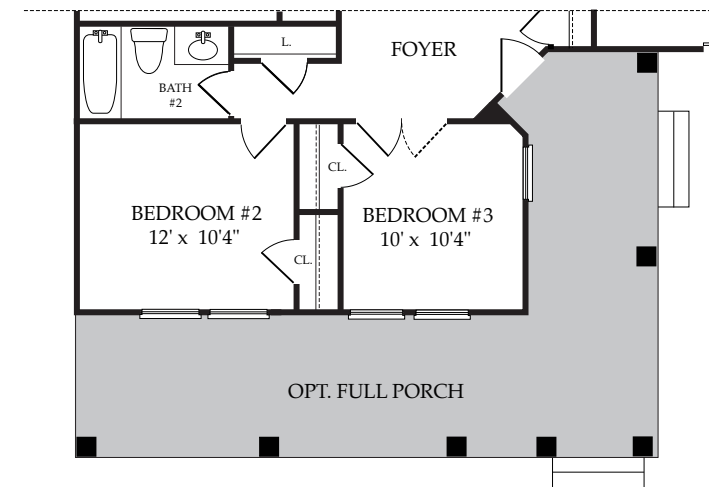

## COASTAL SERIES

[BAYWOODGREENS.COM](http://BAYWOODGREENS.COM)

Open Daily 9am-5pm

Phone: 302.945.6280 | Toll Free: 888.327.3939 | Brokers Welcome

Details and Dimensions shown on these floor plans are approximate and subject to change. Illustrations are artist concepts and may vary in detail from floor plans and specifications.

*the* EDENTON 3 Bed • 2 Bath • 2-Car Garage

Main Level

Options\*

\*Please see a sales professional for additional options