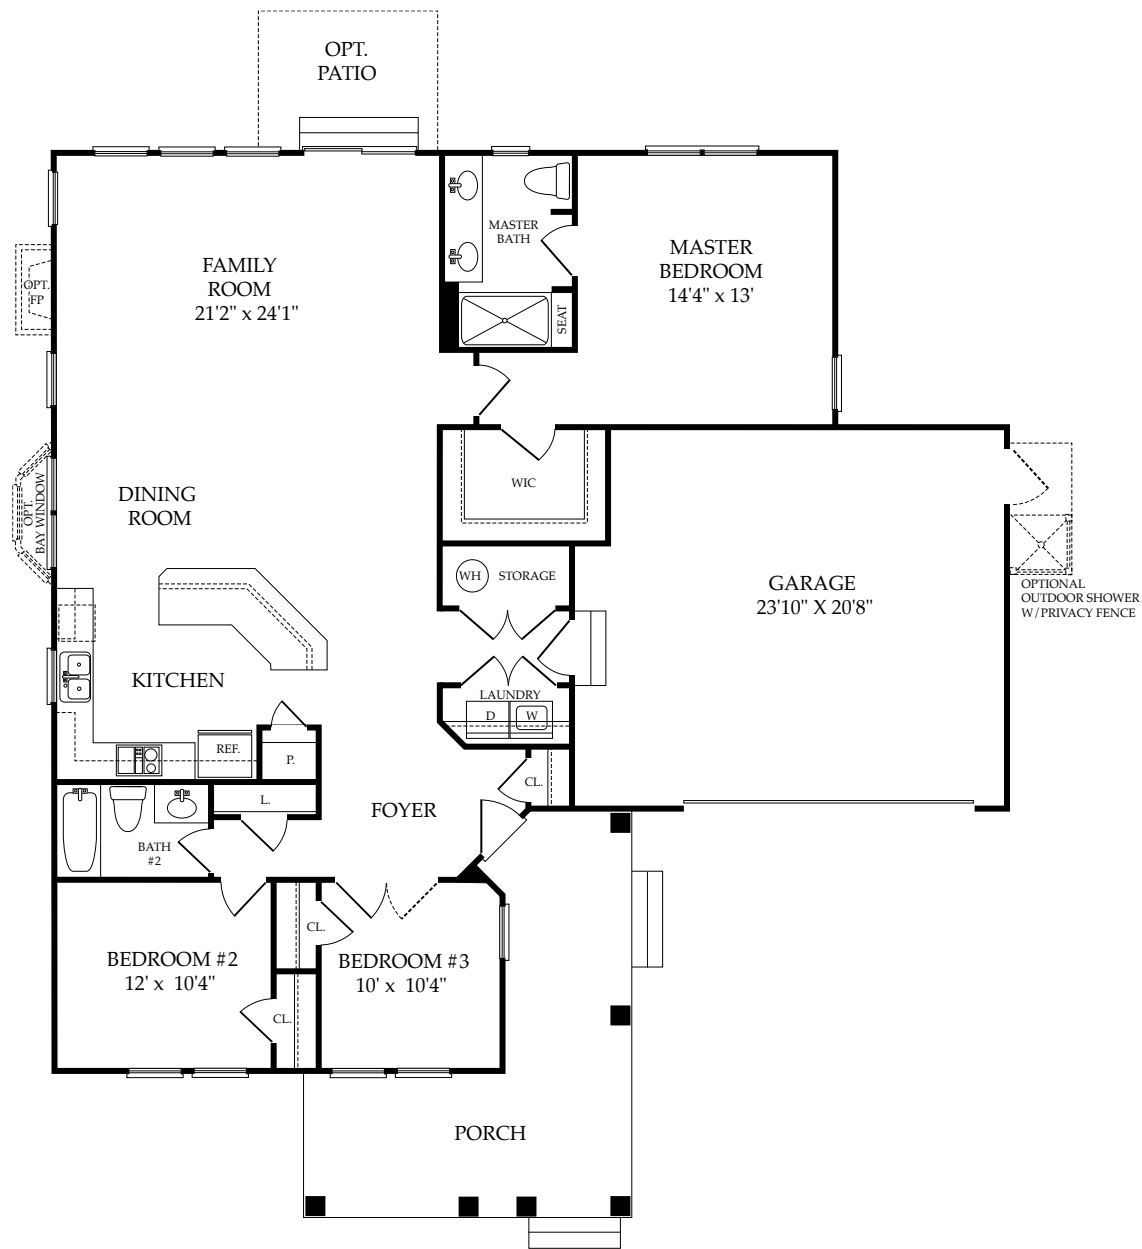

## COASTAL SERIES

[BAYWOODGREENS.COM](http://BAYWOODGREENS.COM)

Open Daily 9am-5pm

Phone: 302.945.6280 | Toll Free: 888.327.3939 | Brokers Welcome

Details and Dimensions shown on these floor plans are approximate and subject to change. Illustrations are artist concepts and may vary in detail from floor plans and specifications.

*the* EDENTON 3 Bed • 2 Bath • 2-Car Garage

Main Level

Options\*

\*Please see a sales professional for additional options