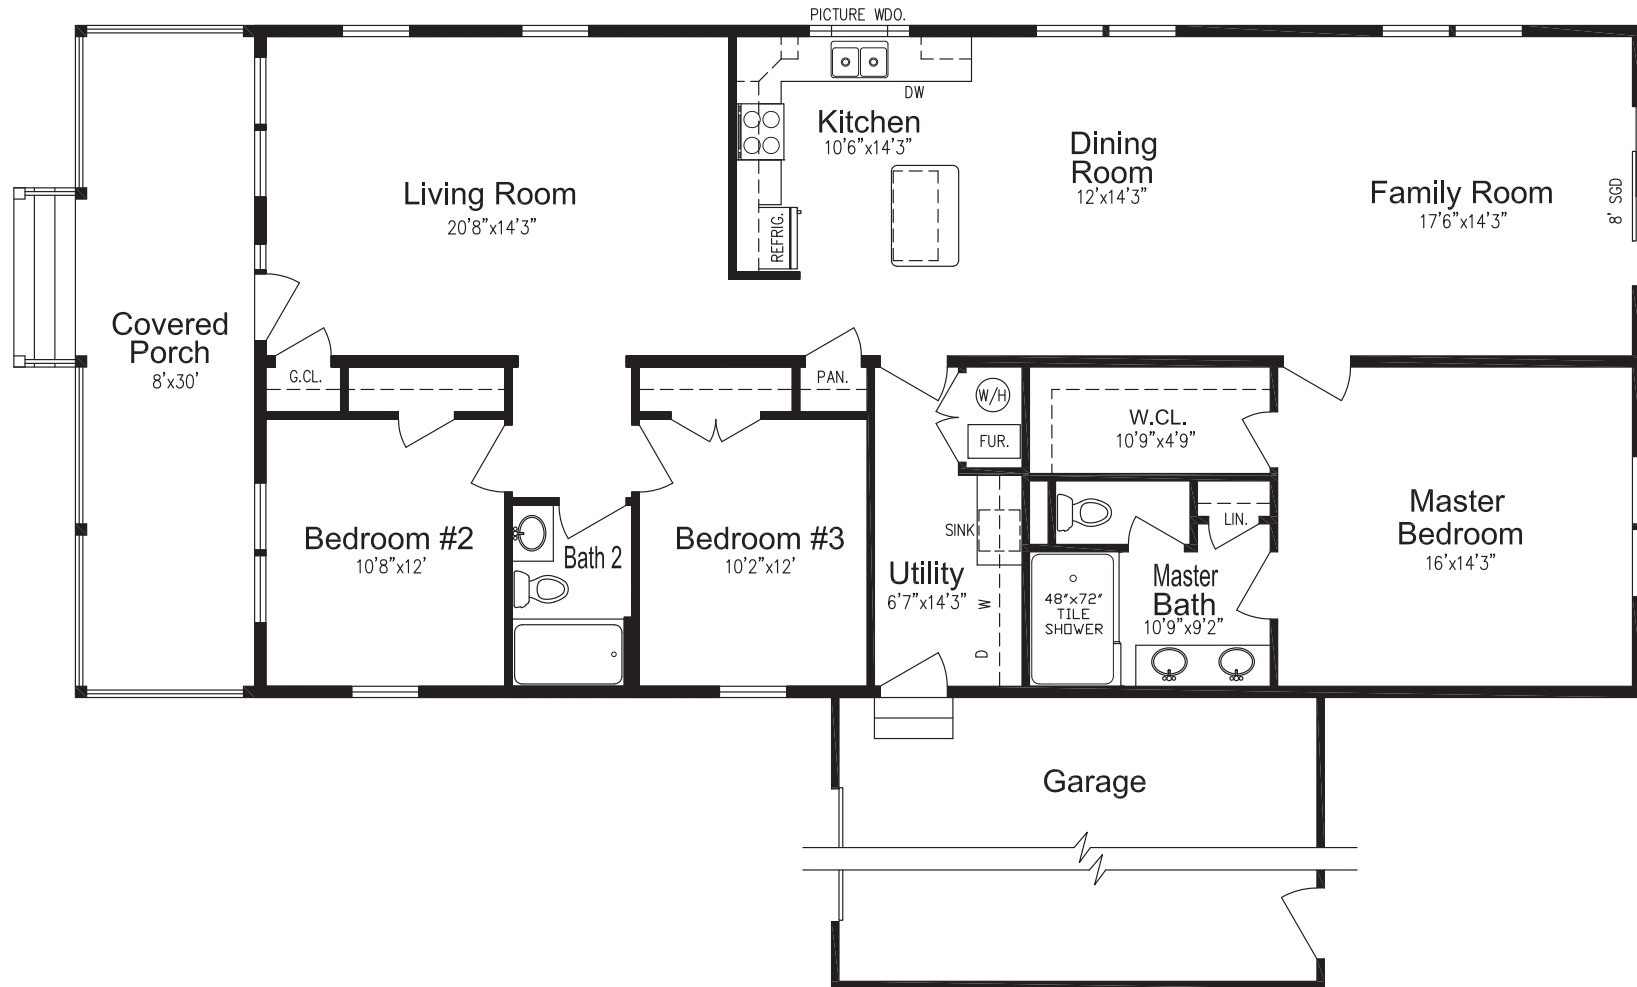

The Augusta

- 3 Bedroom / 2 Baths
- Approximately 1,800 sq. ft.
- Covered Porch 240 sq. ft.

Baywood Homes
32851 Greens Way
Long Neck, DE 19966

Phone: 302-945-6280
Toll Free: 888-327-3939
www.BaywoodGreens.com

Floor plan rendering provided for illustration purposes only. All square footage is approximate. Due to continuous improvement, we reserve the right to make changes or modifications without notice.