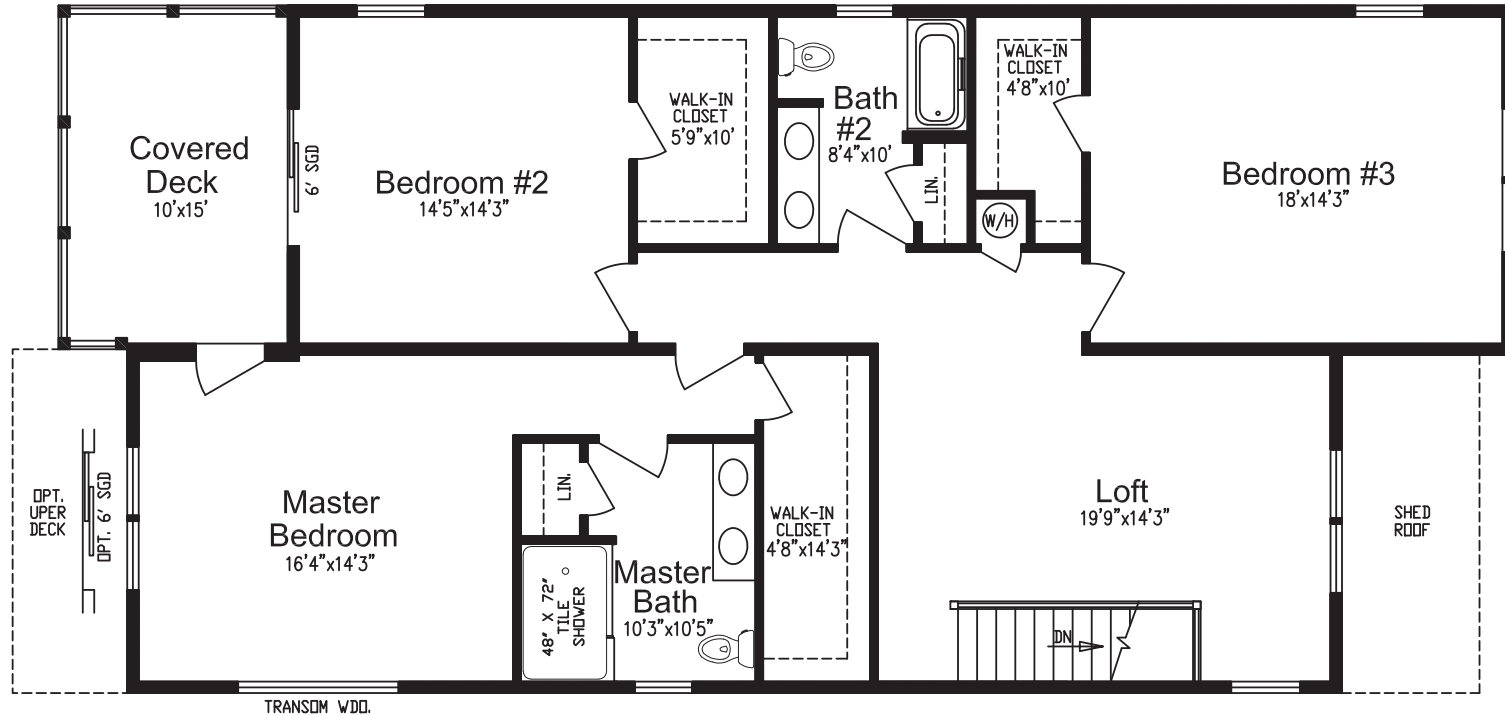

The Innisbrook

- 4 Bedroom / 3 1/2 Baths
- Approximately 3,240 sq. ft.
- Covered Porch 360 sq. ft.

Baywood Homes
32851 Greens Way
Long Neck, DE 19966

Phone: 302-945-6280
Toll Free: 888-327-3939
www.BaywoodGreens.com

Floor plan rendering provided for illustration purposes only. All square footage is approximate. Due to continuous improvement, we reserve the right to make changes or modifications without notice.

The Innisbrook

- 4 Bedroom / 3 1/2 Baths
- Approximately 3,240 sq. ft.
- Covered Porch 360 sq. ft.

Second Floor

Baywood Homes
32851 Greens Way
Long Neck, DE 19966

Phone: 302-945-6280
Toll Free: 888-327-3939
www.BaywoodGreens.com

Floor plan rendering provided for illustration purposes only. All square footage is approximate. Due to continuous improvement, we reserve the right to make changes or modifications without notice.