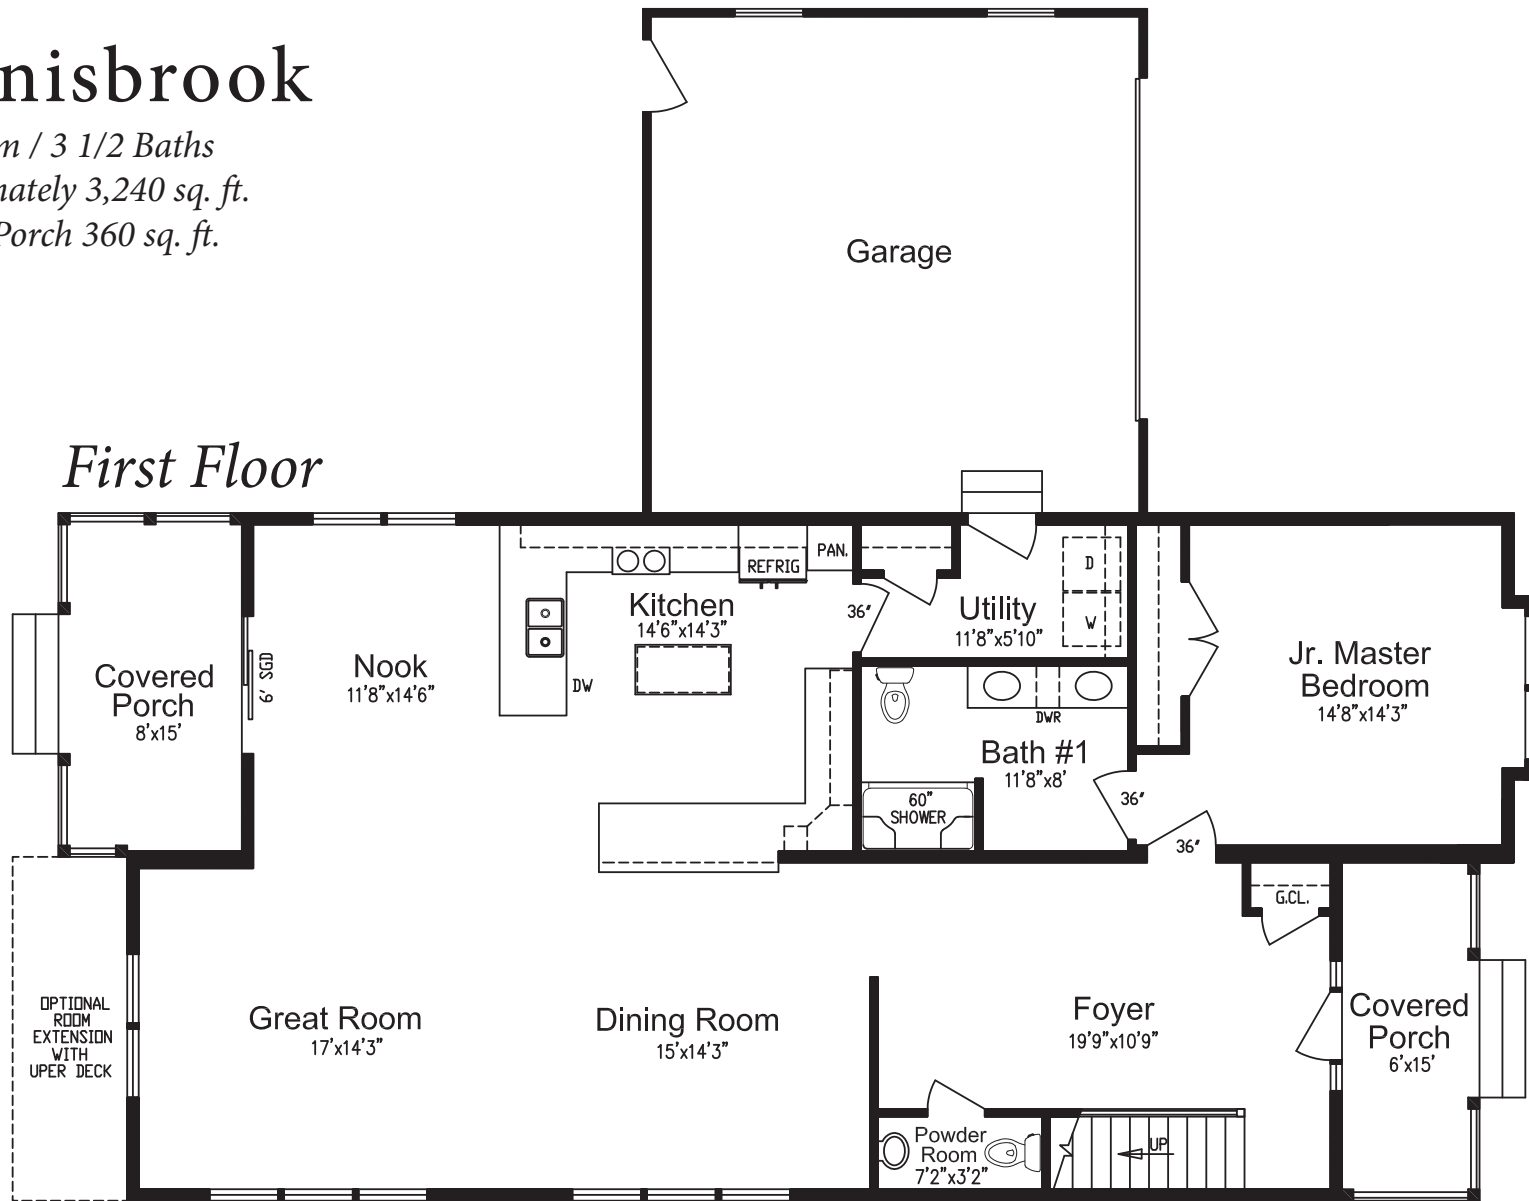

The Innisbrook

- 4 Bedroom / 3 1/2 Baths
- Approximately 3,240 sq. ft.
- Covered Porch 360 sq. ft.

Baywood Homes
32851 Greens Way
Long Neck, DE 19966

Phone: 302-945-6280
Toll Free: 888-327-3939
www.BaywoodGreens.com

Floor plan rendering provided for illustration purposes only. All square footage is approximate. Due to continuous improvement, we reserve the right to make changes or modifications without notice.

The Innisbrook

- 4 Bedroom / 3 1/2 Baths
- Approximately 3,240 sq. ft.
- Covered Porch 360 sq. ft.

Second Floor

Baywood Homes
32851 Greens Way
Long Neck, DE 19966

Phone: 302-945-6280
Toll Free: 888-327-3939
www.BaywoodGreens.com