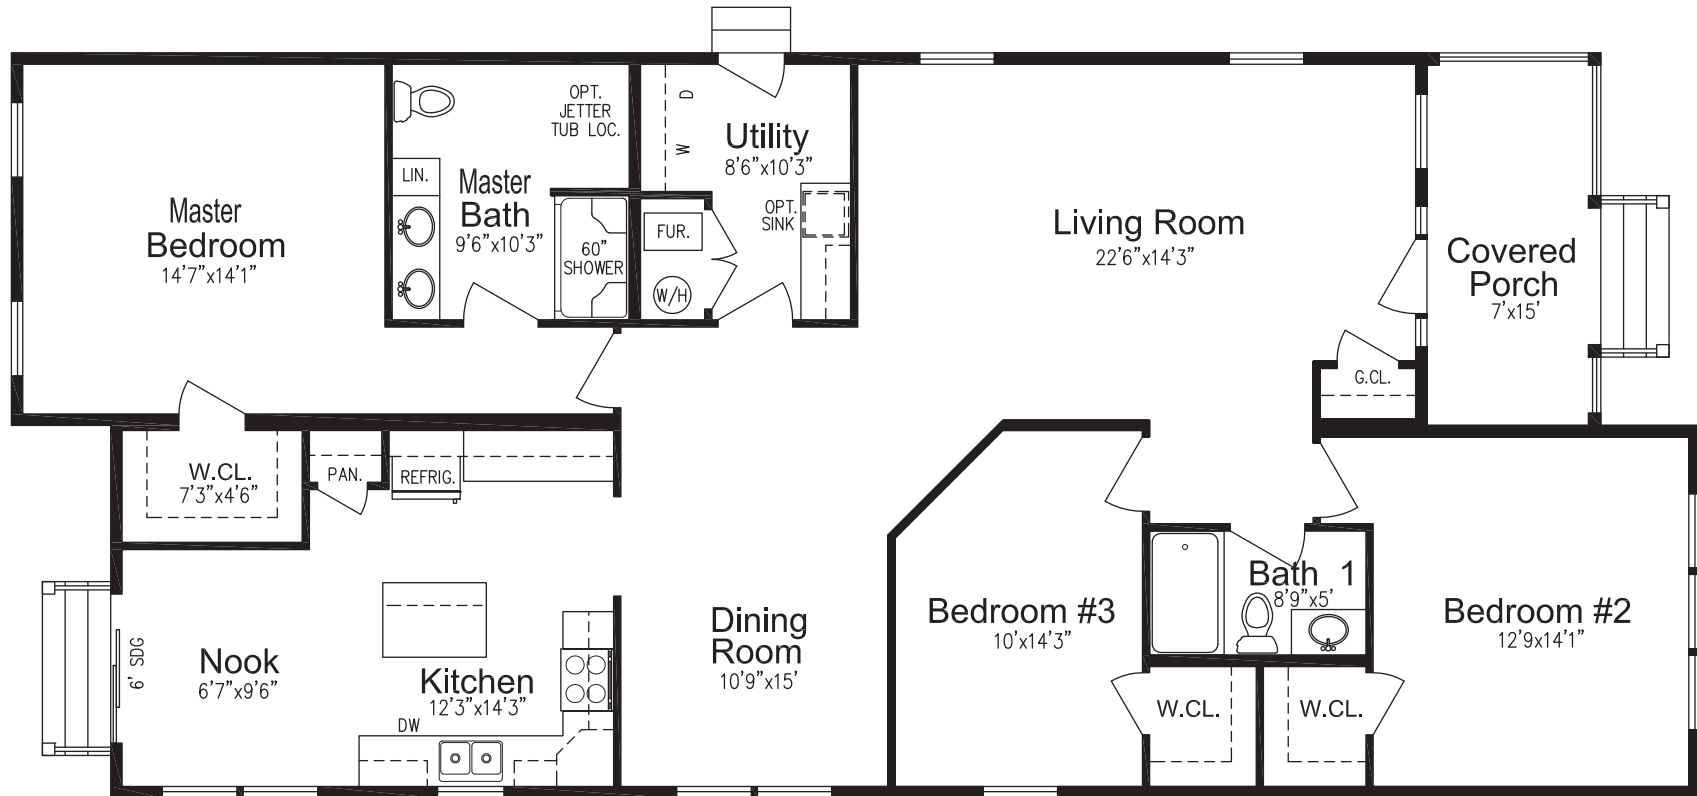

The Pearl

- 3 Bedroom / 2 Baths
- Approximately 1,815 sq. ft.
- Covered Porch 105 sq. ft.

Baywood Homes
32851 Greens Way
Long Neck, DE 19966

Phone: 302-945-6280
Toll Free: 888-327-3939
www.BaywoodGreens.com

Floor plan rendering provided for illustration purposes only. All square footage is approximate. Due to continuous improvement, we reserve the right to make changes or modifications without notice.