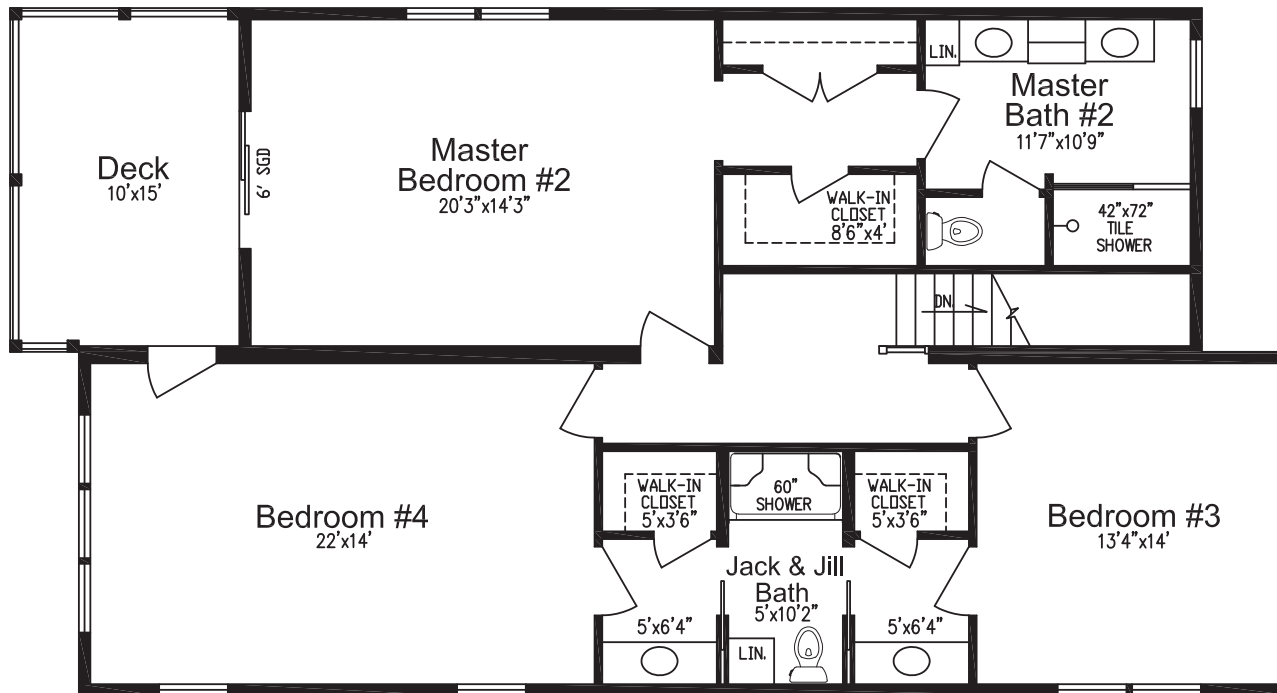

The Westchester

- 4 Bedroom / 2 1/2 Baths / Jack & Jill Bath
- Approximately 2,864 sq. ft.
- Covered Porch 420 sq. ft.

First Floor

Baywood Homes
32851 Greens Way
Long Neck, DE 19966

Phone: 302-945-6280
Toll Free: 888-327-3939
www.BaywoodGreens.com

Floor plan rendering provided for illustration purposes only. All square footage is approximate. Due to continuous improvement, we reserve the right to make changes or modifications without notice.

The Westchester

- 4 Bedroom / 2 1/2 Baths / Jack & Jill Bath
- Approximately 2,864 sq. ft.
- Covered Porch 420 sq. ft.

Second Floor

Baywood Homes
32851 Greens Way
Long Neck, DE 19966

Phone: 302-945-6280
Toll Free: 888-327-3939
www.BaywoodGreens.com

Floor plan rendering provided for illustration purposes only. All square footage is approximate. Due to continuous improvement, we reserve the right to make changes or modifications without notice.