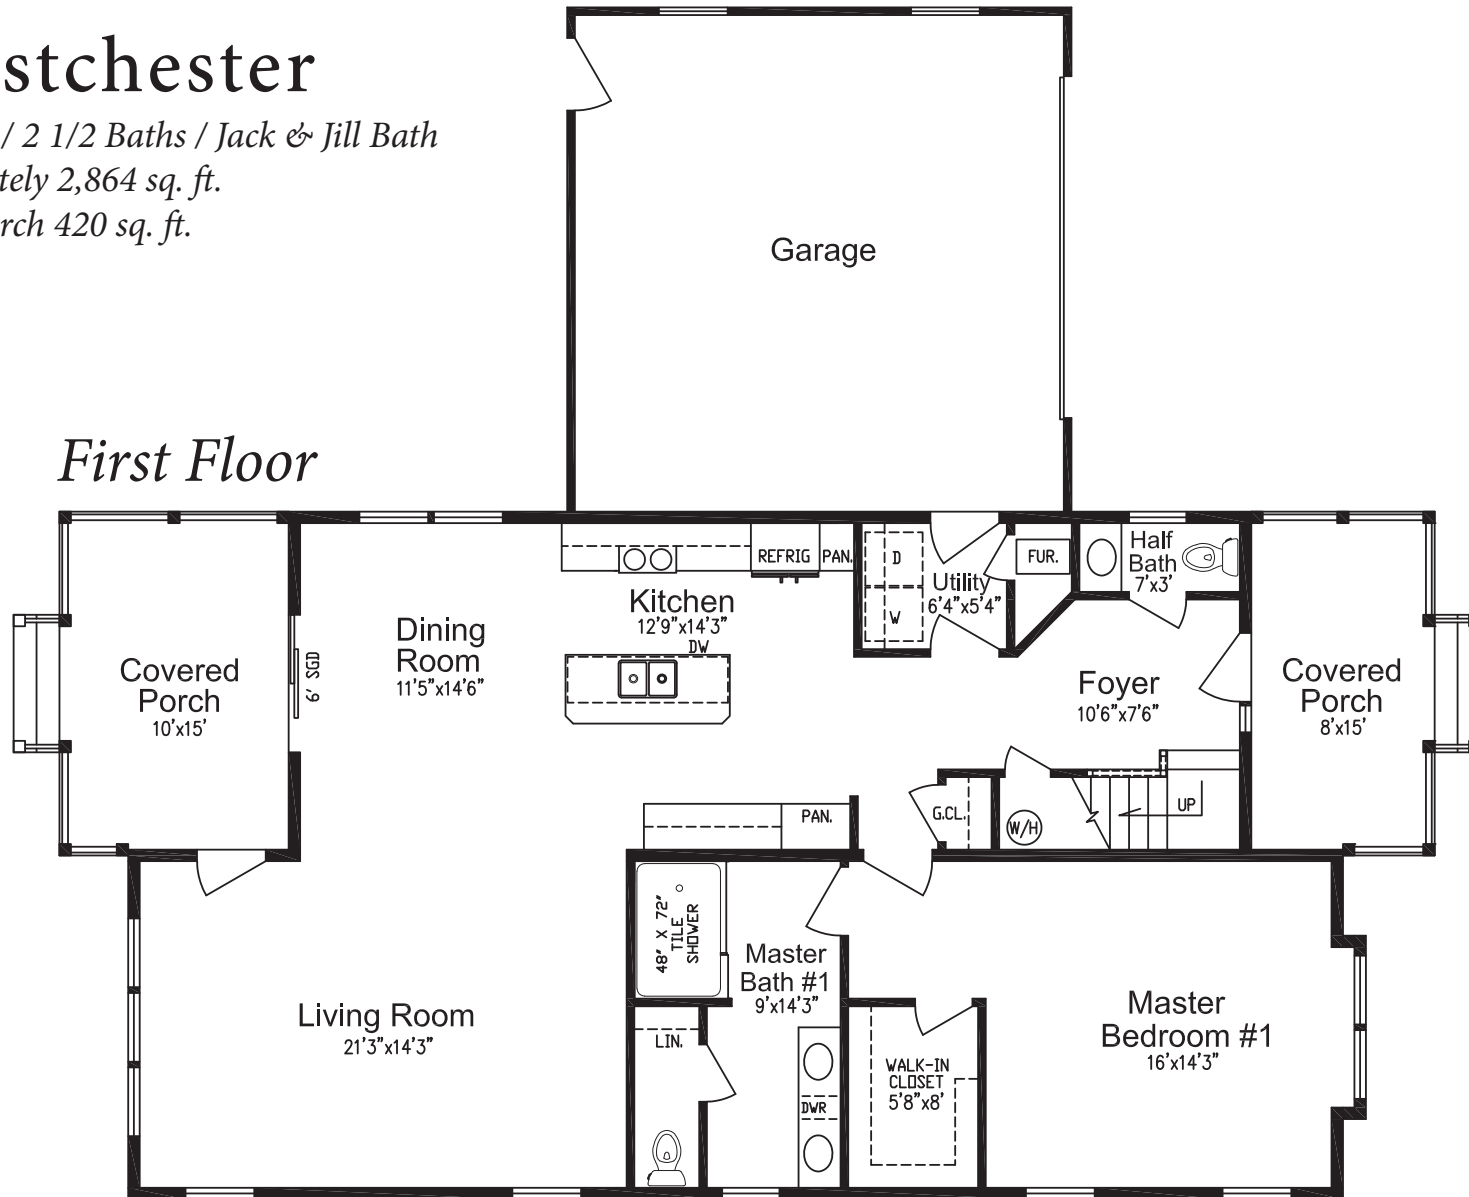

The Westchester

- 4 Bedroom / 2 1/2 Baths / Jack & Jill Bath
- Approximately 2,864 sq. ft.
- Covered Porch 420 sq. ft.

First Floor

Baywood Homes
32851 Greens Way
Long Neck, DE 19966

Phone: 302-945-6280
Toll Free: 888-327-3939
www.BaywoodGreens.com

Floor plan rendering provided for illustration purposes only. All square footage is approximate. Due to continuous improvement, we reserve the right to make changes or modifications without notice.

The Westchester

- 4 Bedroom / 2 1/2 Baths / Jack & Jill Bath
- Approximately 2,864 sq. ft.
- Covered Porch 420 sq. ft.

Second Floor

Baywood Homes
32851 Greens Way
Long Neck, DE 19966

Phone: 302-945-6280
Toll Free: 888-327-3939
www.BaywoodGreens.com

Floor plan rendering provided for illustration purposes only. All square footage is approximate. Due to continuous improvement, we reserve the right to make changes or modifications without notice.